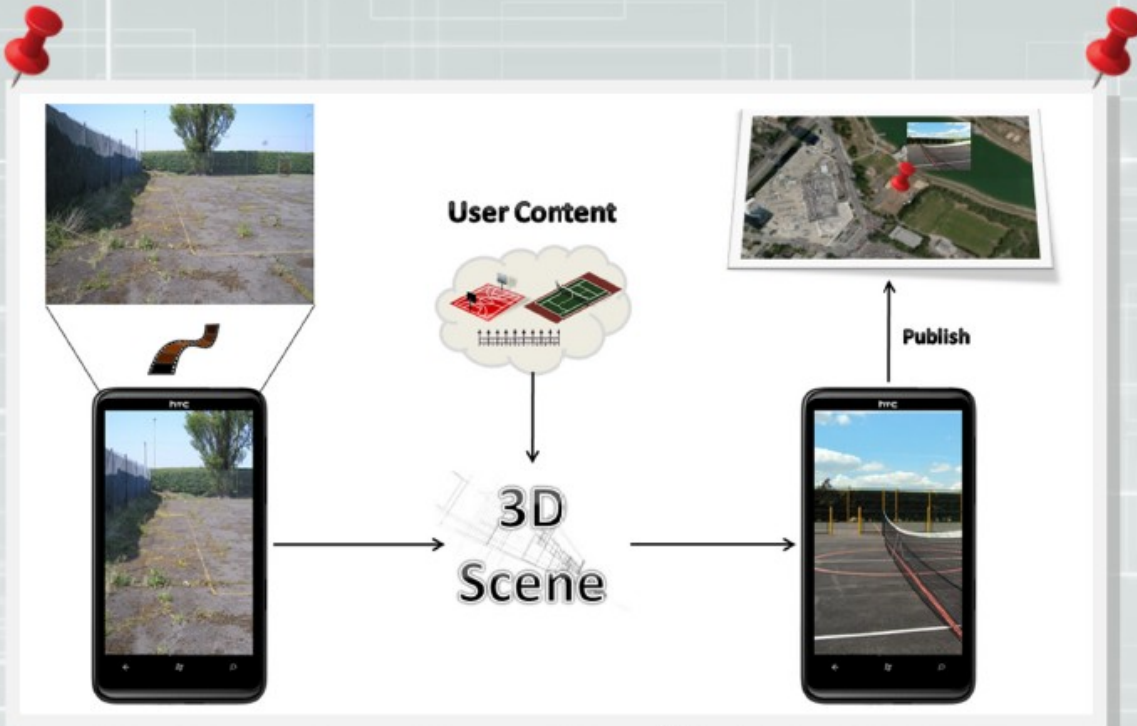

Realmagine

Realmagine represents our idea of making the world around us a **better place to live**.

Whenever you **see** something that you can **imagine** being something better, more useful or just human again you can **make it real**.

The basic principle of Realmagine is to allow people recreate the world around them. When a Realmaginer **sees** a place that she finds forgotten, messy or just wrong, she takes a video footage of that place to allow Realmagine create a 3D model scene of that place. She can then modify this place with the use of common asset repository and tools to her **imagination** and after she is done, she can publish the end result for everyone to see, evaluate, elaborate and eventually **make real**.

Every other Realmaginer can not only browse for the creations of others on the web, but whenever she passes one such, her mobile device will notify her and thanks to Realmagine she can see it through augmented reality as if it was already there.